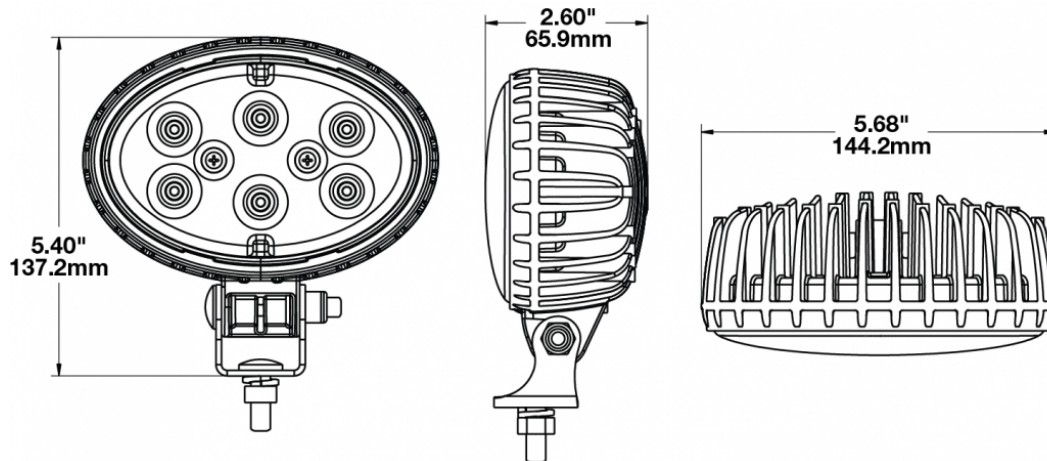

LED Work Light - Model 735

PRODUCT INFORMATION

Description	12-24V LED Work Light with Flood Beam Pattern
Height	137.16 mm / 5.4 in
Width	144.27 mm / 5.68 in
Depth	66.04 mm / 2.6 in
Shape	Oval
Outer Lens Material	Polycarbonate
Outer Lens Color	Clear
Housing Material	Die-Cast Aluminum
Housing Color	Black
Mounting Hardware Description	(x1) 5/16"-18 x 0.58" Mounting Bolt
Mounting Type	Universal Pedestal Mount
Minimum Operating Temperature	-40 °C / -40 °F
Maximum Operating Temperature	65 °C / 149 °F
Connector or Wiring	Integrated 2-Pin Deutsch Weather-Proof Socket (DT04-2P)
Mating Connector	2-Pin Deutsch Weather-Proof Plug (DT06-2S)
Product Weight	1.87 lbs / 0.85 kgs
Shipping Weight	1.87 lbs / 0.85 kgs

PRODUCT DIMENSIONS

ELECTRICAL SPECIFICATIONS

Input Voltage	12-24V DC
Operating Voltage	10-36V DC
Red Wire	Positive
Black Wire	Negative
Current Draw	3.50A @ 12V DC 1.75A @ 24V DC

REGULATORY STANDARDS COMPLIANCE

PHOTOMETRIC SPECIFICATIONS

Raw Lumen Output	3,900
Effective Lumen Output	2,600
Nominal LED Color Temperature	5700 K
Beam Pattern(s)	Forward Lighting - Flood (Standard)

APPLICATIONS

PRODUCT WARNINGS

For California residents: