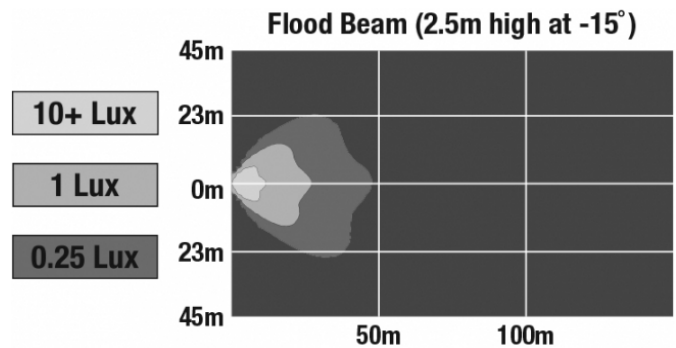

LED Work Light - Model 735

PRODUCT INFORMATION

Description	12-24V LED Work Light with Flood Beam Pattern
Height	137.16 mm / 5.4 in
Width	144.27 mm / 5.68 in
Depth	66.04 mm / 2.6 in
Shape	Oval
Outer Lens Material	Polycarbonate
Outer Lens Color	Clear
Housing Material	Die-Cast Aluminum
Housing Color	Black
Mounting Hardware Description	(x1) 5/16"-18 x 0.58" Mounting Bolt
Mounting Type	Universal Pedestal Mount
Minimum Operating Temperature	-40 °C / -40 °F
Maximum Operating Temperature	65 °C / 149 °F
Connector or Wiring	Integrated 2-Pin Deutsch Weather-Proof Socket (DT04-2P)
Mating Connector	2-Pin Deutsch Weather-Proof Plug (DT06-2S)
Product Weight	1.87 lbs / 0.85 kgs
Shipping Weight	1.87 lbs / 0.85 kgs

PHOTOMETRIC SPECIFICATIONS

Raw Lumen Output	3,900
Effective Lumen Output	2,600
Nominal LED Color Temperature	5700 K
Beam Pattern(s)	Forward Lighting - Flood (Standard)

APPLICATIONS

PRODUCT WARNINGS

For California residents: